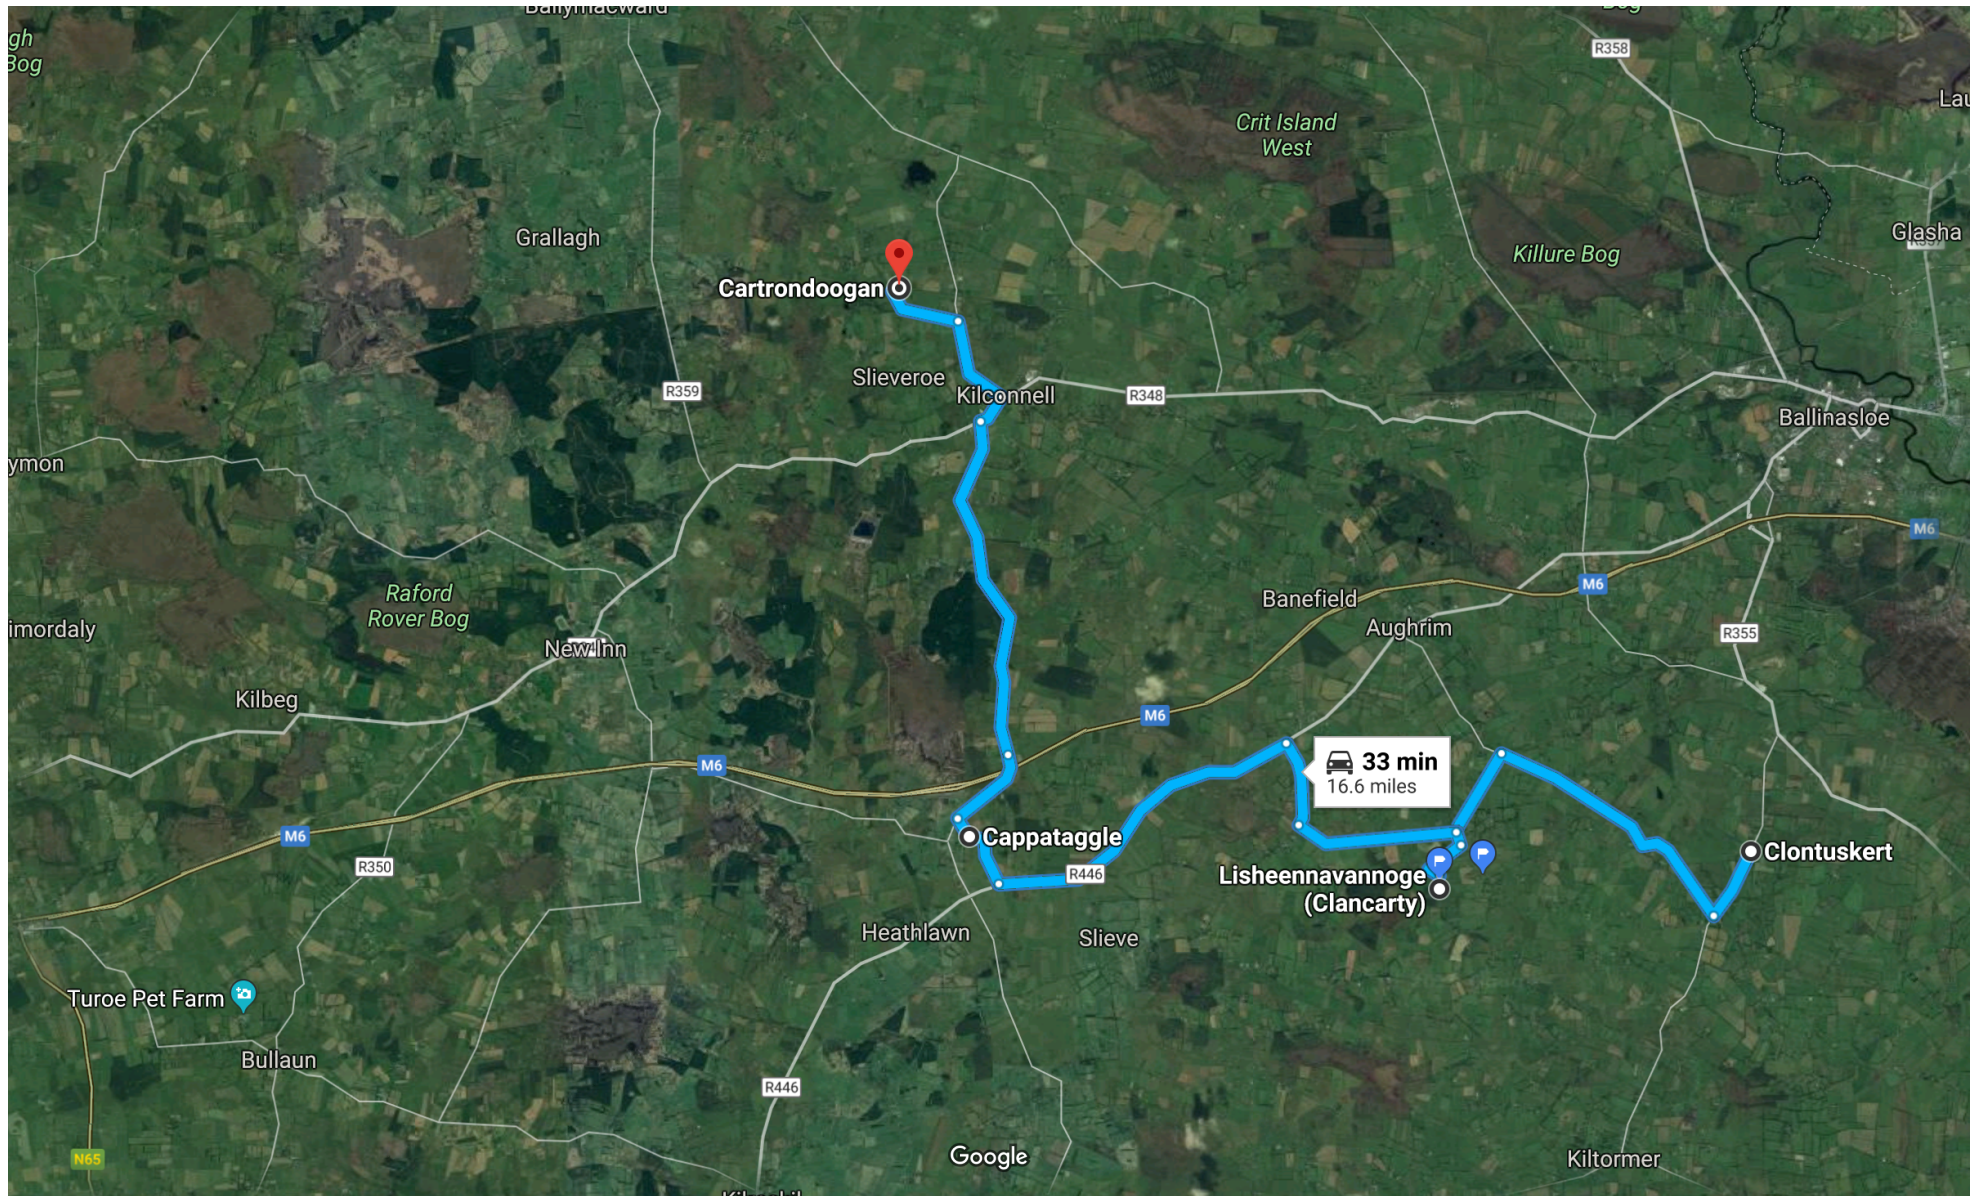

Clontuskert, County Galway, Ireland to Cartrondoogan

Drive 16.6 miles, 33 min

Lisheennavannoge to Clontuskert 4.5 miles; Lisheennavannoge to Cappataggle 6.3 miles; Lisheennavannoge to Cartrondoogan 9 miles

Imagery ©2019 DigitalGlobe, DigitalGlobe, Google, Landsat / Copernicus, Map data ©2019 Google 1 mi

 via L84081 33 min
 33 min without traffic 16.6 miles